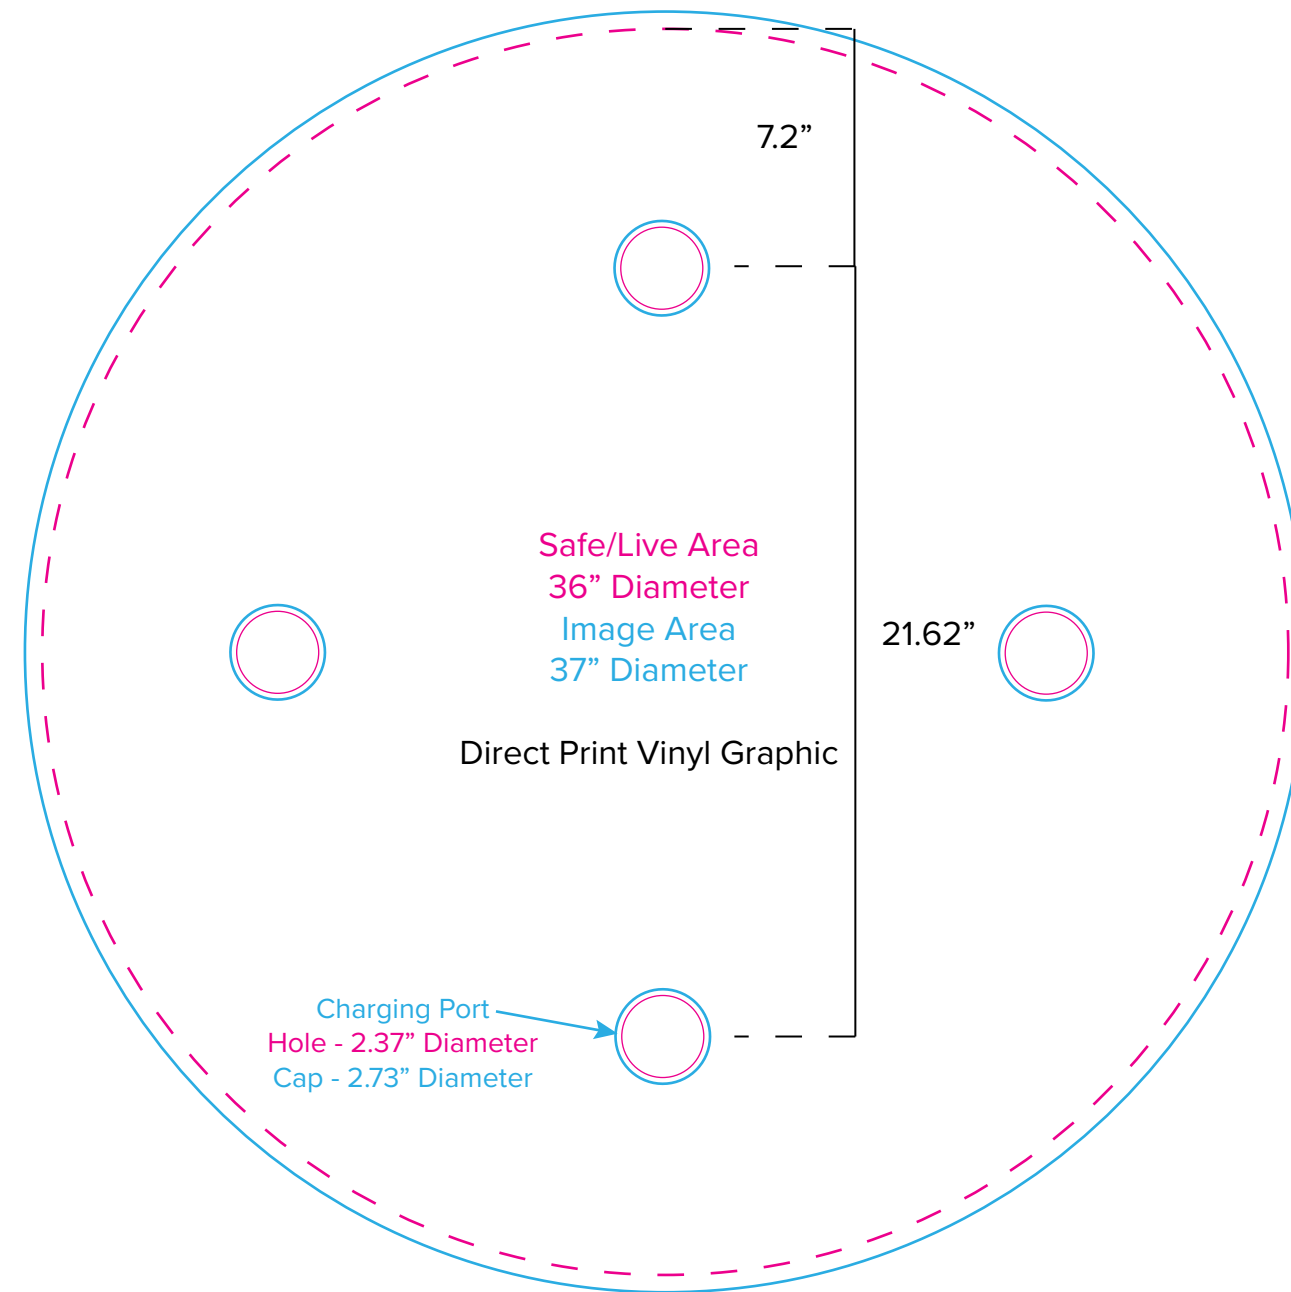

Graphic Template
Wireless Charging Bistro Table – Direct Print Vinyl Graphic

NOTE: All Raster Art (jpg, tiff,psd, png, etc.) must be at least 100 dpi at print size.
Standard kits are often customized. Please check with Customer Service to ensure that this template matches your specific job.